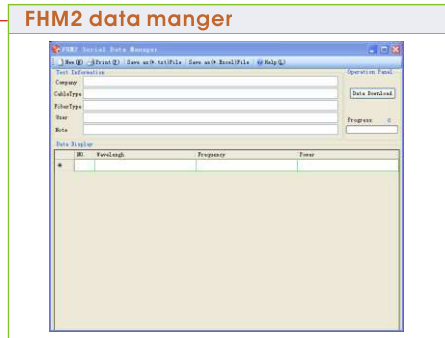

General Description:

The FHM series Multimeter combines a power meter with a 3- wavelength laser source, for optical fiber network installation and maintenance. With the large capacity of data storage, it's very convenient for field testing and transferring the test results to PC through USB interface.

Features:

- Auto wavelength recognition
- Data storage up to 999 items
- USB interface and PC associated software available

Specifications:

		FHM2A02	FHM2B02
Power Meter	Calibration wavelength(nm)	850/1300/1310/1490/1550/1625	
	Connector	Interchangeable FC/SC/ST for PC/APC	
	Data storage(items)	999	
	Ref. Value	Yes	
	Display Units	dB / dBm / mW / uW	
	Display precision(dB)	0.01	
	Accuracy	± 5%±1nW	
	Wavelength Recognition	1310/1490/1550(input power≥ -40dBm)	
	Tone Detection	270 Hz / 1KHz / 2KHz(input power≥ -40dBm)	
	Measuring Range(dBm)	-70 to +10	-50 to +26
Laser Source	Output wavelength (nm)	1310/1490/1550	
	Connector	Interchangeable FC/SC/ST for PC/APC	
	Modulation frequencies	270/1K/2K Hz	
	Output Power	-5dBm±0.5dB	
	Stability Long-term(8h)	±0.1dB@1310/1550nm; ±0.2dB@1490nm	
	Stability Short-term (15min)	±0.05dB@1310/1550nm ; ±0.1dB@1490nm	
	Wavelength Recognizing Code	Yes	
General Specification	Auto Power off	✓	
	Power Supply	2pcs *NiHM 1.2V, 2000mAh; AC/DC Adaptor	
	PC interface	USB	
	Battery Life	> 100 Hours (laser off)	
	Storage Temperature	-20°C~+70°C	
	Operating Temperature	-10°C~+50°C	
	Relative Humidity	<90% (Non-condensing)	
	Dimension (mm)	168L×76W×43H	
Weight (Gram)	310		